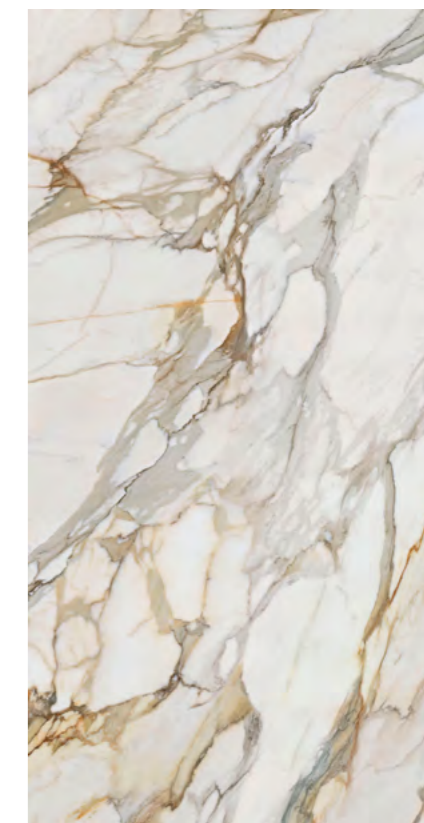

CALACATTA BORGHINI

CAB12V | CAB20V

An exquisite balance of purity and character, Calacatta Borghini's immaculate white base is adorned with fluid golden-gray veins, reminiscent of time's delicate imprints on nature's finest canvases. It is the very essence of understated luxury, transforming spaces into expressions of artistry and impeccable taste—where elegance is not just seen, but felt.

Calacatta Borghini là sự kết hợp tinh tế giữa nét thuần khiết và cá tính, với nền trắng tinh khôi được tô điểm bởi những đường vân xám vàng mềm mại, gợi lên dấu ấn thời gian trên những tuyệt tác thiên nhiên. Hơn cả một vật liệu, đây là biểu tượng của vẻ đẹp sang trọng tinh tế, biến không gian thành những tác phẩm nghệ thuật, nơi mà sự thanh lịch không chỉ được nhìn thấy mà còn có thể cảm nhận

SIZES Kích thước
160×320 cm

SURFACE FINISHES Bề mặt
HONED Mịn
POLISHED Bóng

THICKNESSES Độ dày
12mm
20mm